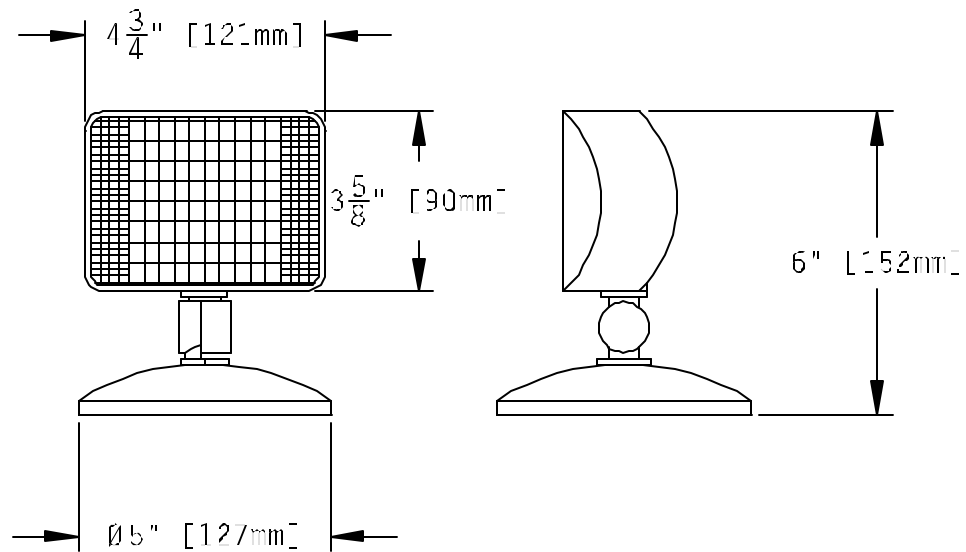

5501 Series Non-Metallic Rectangle Lamphead

5 Wisconsin Ave.
Norwich, CT 06360
Tel. (860) 887-4550
Fax (860) 887-4534
www.lamphead.com (Product)
www.nutron-mfg.com (Company)

Construction: Steel bezel and Gimbal Assembly